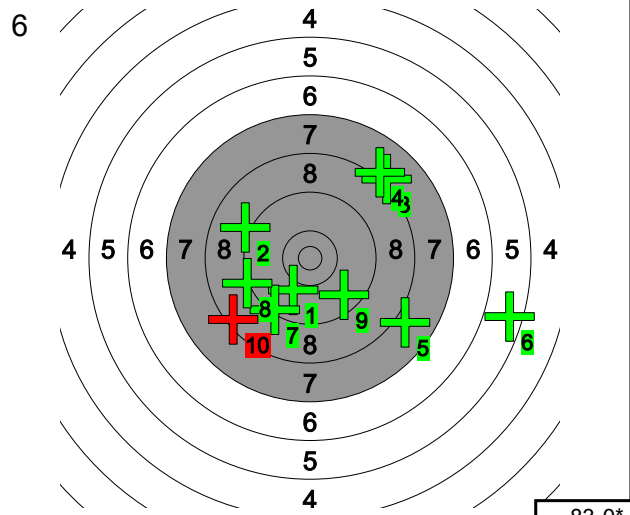

9 7 8 9 7 8 8 10 10* 9

7 7 8 9 9 9 7 9 6 7

LSA Kevätkisa 2024

1016 ARI KIVIMÄKI

2.3.2024

Total: 342-1* / 342-1*

84-0*

9	10	10	10	7	8	9	7	7	7
---	----	----	----	---	---	---	---	---	---

90-1*

10	7	7	10	10	9	10	10*	9	8
----	---	---	----	----	---	----	-----	---	---

85-0*

9	7	9	9	8	7	9	10	7	10
---	---	---	---	---	---	---	----	---	----

83-0*

10	9	8	8	8	5	9	9	9	8
----	---	---	---	---	---	---	---	---	---