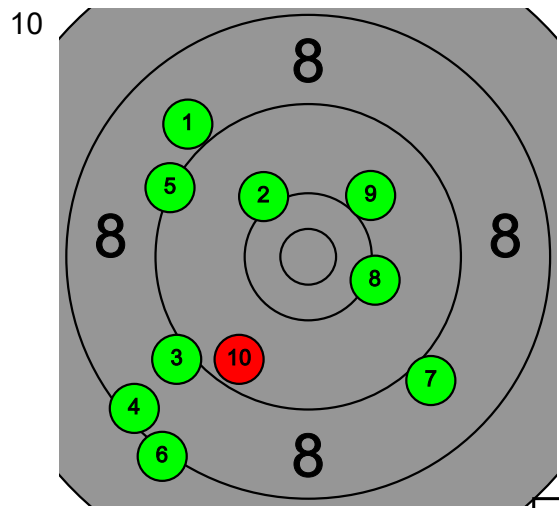

# LSA Syyskisa 3002 REIJO RANTAKANGAS

3002 REIJO RANTAKANGAS

Total: 356-1\* / 356-1\*

92-0\*

10	9	10	10	9	9	8	9	9	9
----	---	----	----	---	---	---	---	---	---

90-1\*

10	9	8	10	10*	9	9	8	8	9
----	---	---	----	-----	---	---	---	---	---

84-0\*

6	10	8	7	8	9	9	9	9	9
---	----	---	---	---	---	---	---	---	---

90-0\*

8	10	9	8	9	8	9	10	10	9
---	----	---	---	---	---	---	----	----	---