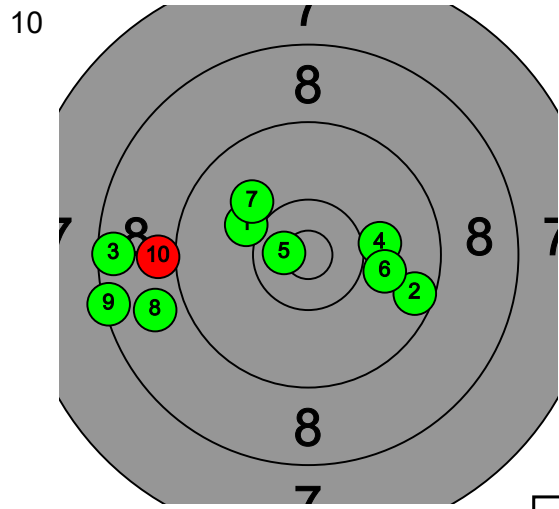

# LSA Syyskisa 3002 REIJO RANTAKANGAS

3002 REIJO RANTAKANGAS

Total: 356-1\* / 356-1\*

92-0\*

10	9	10	10	9	9	8	9	9	9
----	---	----	----	---	---	---	---	---	---

90-1\*

10	9	8	10	10*	9	9	8	8	9
----	---	---	----	-----	---	---	---	---	---

84-0\*

6	10	8	7	8	9	9	9	9	9
---	----	---	---	---	---	---	---	---	---

90-0\*

8	10	9	8	9	8	9	10	10	9
---	----	---	---	---	---	---	----	----	---