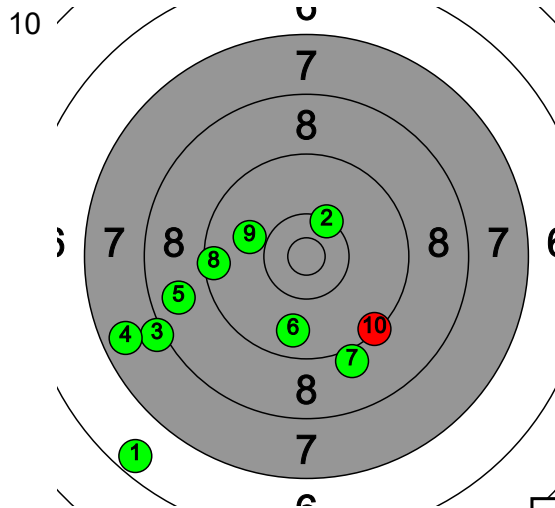

# LSA Syyskisa 3002 REIJO RANTAKANGAS

3002 REIJO RANTAKANGAS

Total: 356-1\* / 356-1\*

92-0\*

10	9	10	10	9	9	8	9	9	9
----	---	----	----	---	---	---	---	---	---

90-1\*

10	9	8	10	10*	9	9	8	8	9
----	---	---	----	-----	---	---	---	---	---

84-0\*

6	10	8	7	8	9	9	9	9	9
---	----	---	---	---	---	---	---	---	---

90-0\*

8	10	9	8	9	8	9	10	10	9
---	----	---	---	---	---	---	----	----	---