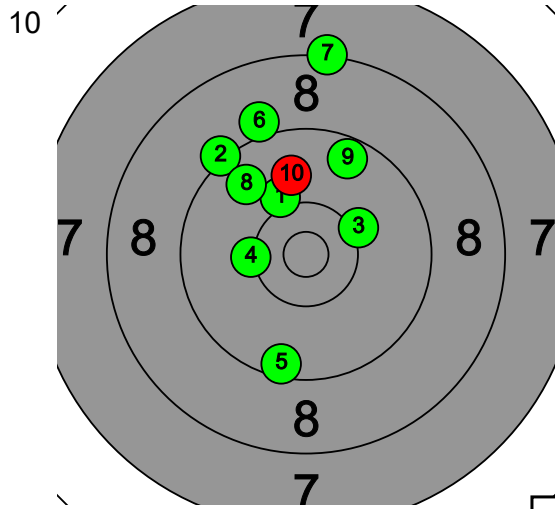

# LSA Syyskisa 3002 REIJO RANTAKANGAS

3002 REIJO RANTAKANGAS

Total: 356-1\* / 356-1\*

92-0\*

10	9	10	10	9	9	8	9	9	9
----	---	----	----	---	---	---	---	---	---

90-1\*

10	9	8	10	10*	9	9	8	8	9
----	---	---	----	-----	---	---	---	---	---

84-0\*

6	10	8	7	8	9	9	9	9	9
---	----	---	---	---	---	---	---	---	---

90-0\*

8	10	9	8	9	8	9	10	10	9
---	----	---	---	---	---	---	----	----	---