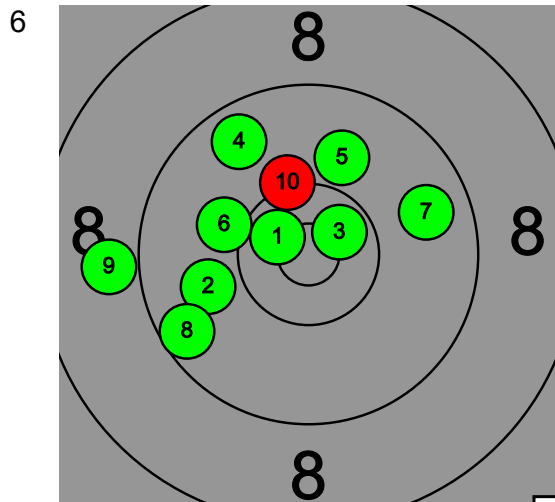

# LSA Syyskisa 12-1004 JARKKO RANNISTO

1004 JARKKO RANNISTO

Total: 367-7\* / 367-7\*

91-1\*

8	10	10	9	10*	9	8	9	9	9
---	----	----	---	-----	---	---	---	---	---

87-1\*

9	9	10*	10	8	9	9	7	7	9
---	---	-----	----	---	---	---	---	---	---

93-2\*

10*	9	10*	9	9	10	9	9	8	10
-----	---	-----	---	---	----	---	---	---	----

96-3\*

10	10	10*	9	10	10*	8	10	10*	9
----	----	-----	---	----	-----	---	----	-----	---