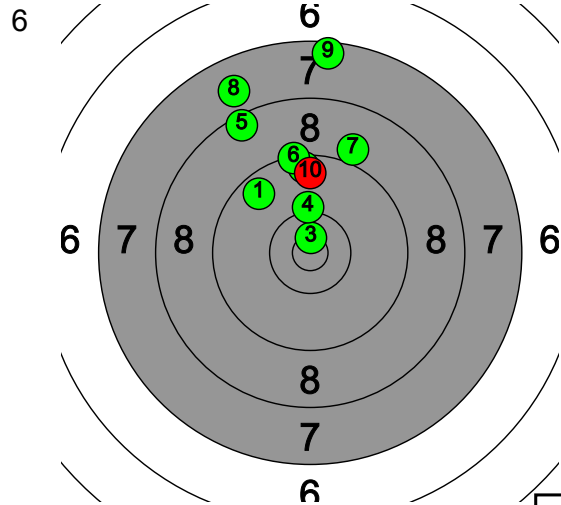

# LSA Syyskisa 12-1004 JARKKO RANNISTO

1004 JARKKO RANNISTO

Total: 367-7\* / 367-7\*

91-1\*

8	10	10	9	10*	9	8	9	9	9
---	----	----	---	-----	---	---	---	---	---

87-1\*

9	9	10*	10	8	9	9	7	7	9
---	---	-----	----	---	---	---	---	---	---

93-2\*

10*	9	10*	9	9	10	9	9	8	10
-----	---	-----	---	---	----	---	---	---	----

96-3\*

10	10	10*	9	10	10*	8	10	10*	9
----	----	-----	---	----	-----	---	----	-----	---