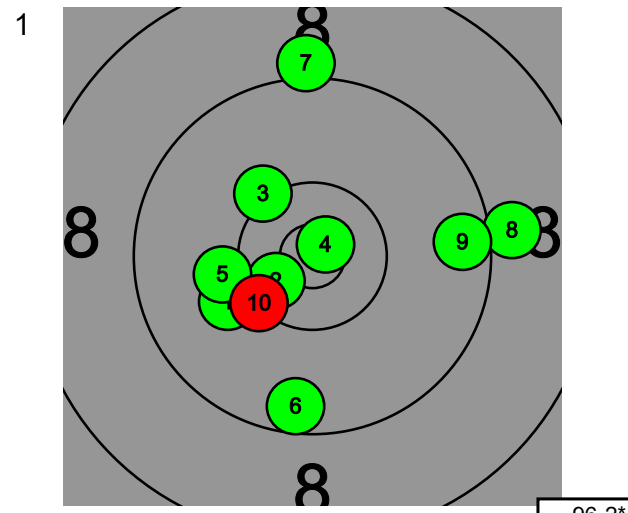

LSA Syyskisa 12-13.11.2015 JYRKI TURJA

1015 JYRKI TURJA

Total: 559-13* / 559-13*