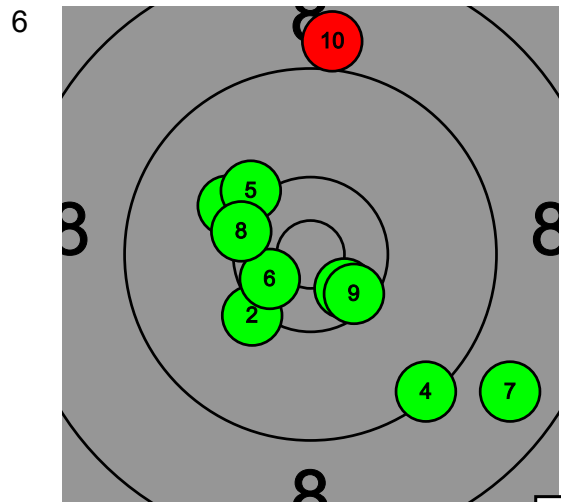

# LSA Syyskisa 12-1004 JARKKO RANNISTO

1004 JARKKO RANNISTO

Total: 367-7\* / 367-7\*

91-1\*

8	10	10	9	10*	9	8	9	9	9
---	----	----	---	-----	---	---	---	---	---

87-1\*

9	9	10*	10	8	9	9	7	7	9
---	---	-----	----	---	---	---	---	---	---

93-2\*

10*	9	10*	9	9	10	9	9	8	10
-----	---	-----	---	---	----	---	---	---	----

96-3\*

10	10	10*	9	10	10*	8	10	10*	9
----	----	-----	---	----	-----	---	----	-----	---