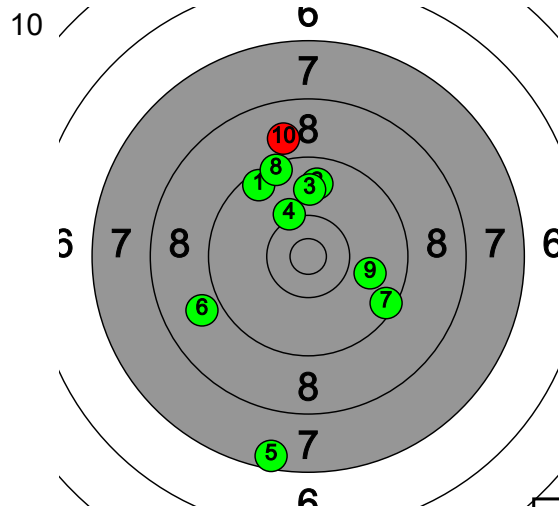

# LSA Syyskis1014 AHOKANGAS VILJA-ALIN

1014 AHOKANGAS VILJA-ALIN

Total: 557-8\* / 557-8\*

93-1\*

87-0\*

8	10*	10	9	10	9	10	9	9	9
---	-----	----	---	----	---	----	---	---	---

9	9	9	10	7	8	9	9	9	8
---	---	---	----	---	---	---	---	---	---